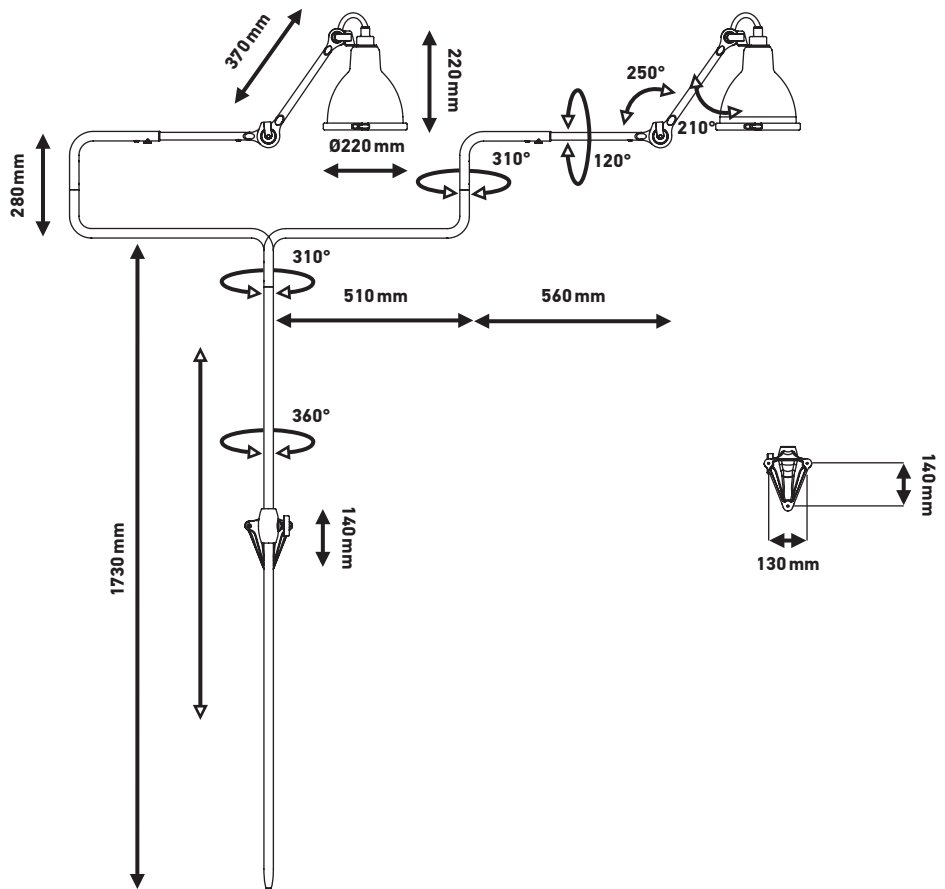

TECHNICAL SHEET / FICHE TECHNIQUE

LAMPE GRAS N°217 XL SEA OUTDOOR